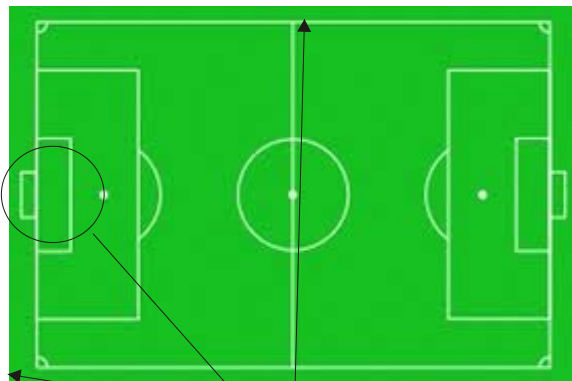

1080P Full HD

Simple setup using a Telescopic camera pole

Future proof technology
System Features

- Very simple fast setup.
- View your sport in crystal clear HD
- Can be connected direct to a laptop
- Cost effective multi-purpose application
- See the entire Pitch in a single HD frame
- Light weight Ultra-compact camera unobtrusive design
- 1080p Full HD, 25 ips Full Frame rate with H.264
- 4-megapixel (2288 x 1712) resolution with MJPEG
- For a closer look at the game you can Electronically zoom into parts of the playback
- Up to 9 times the resolution of conventional cameras
- Useful management tool providing realtime game playback footage
- Battery powered for complete portability